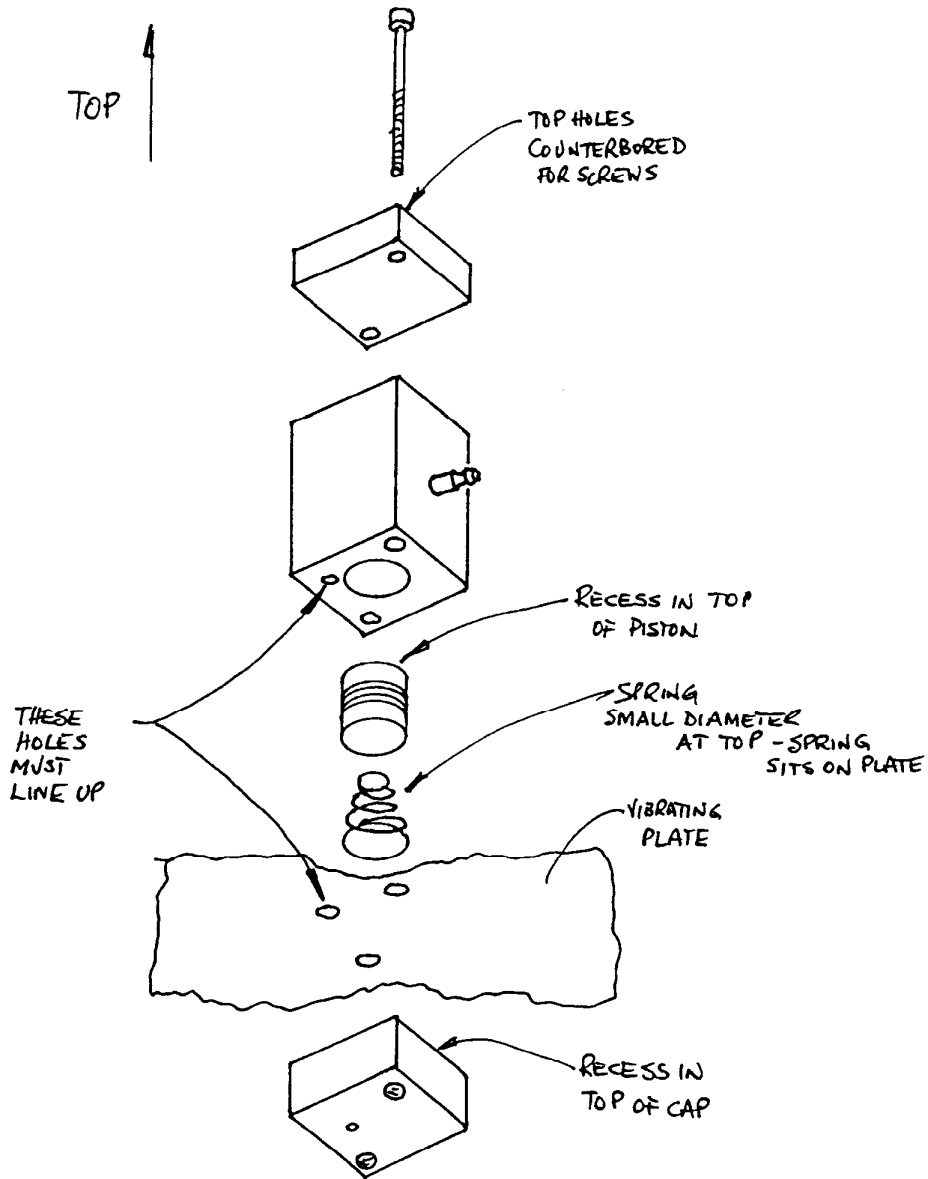

Tray Vibration Kit

The tray vibrators used on the Natural Seeder and the Drum Seeder Tray Vibration Kit are the same unit but assembled differently, because they operate opposite ways up depending on the application.

We have found a case where a vibrator was incorrectly assembled on a DS Vibrating Tray Kit, making it so that the Vibrator will not start.

The correct assembly is shown below:

VIBRATOR FITTED TO DRUMSEEDER VIBRATING TRAY KIT

(VIEWED FROM UNDERNEATH)