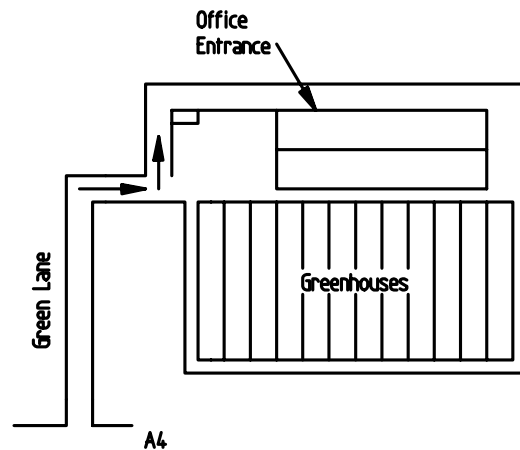

How to find us

From M4:

Take Junction 8/9 from the motorway. At the roundabout take the A404(M) towards Henley and High Wycombe. After 2 miles take the A4 exit, and at the roundabout take the first exit towards Reading. After ½ mile you will reach another roundabout, and take the second exit, staying on the A4. Green Lane can be found after 700 yards on the right hand side. You will see a small sign for Nethercliff Nursery. Follow Green Lane to the end and take the driveway to the left hand side of the main building.

From M40:

Take Junction 4 from the Motorway. At the roundabout take the A404 towards Maidenhead. After 2 miles you will reach a roundabout, and take the second exit, staying on the A404. After 1 mile take the A4 exit, and at the roundabout take the third exit towards Reading. After ½ mile you will reach another roundabout, and take the second exit, staying on the A4. Green Lane can be found after 700 yards on the right hand side. You will see a small sign for Nethercliff Nursery. Follow Green Lane to the end and take the driveway to the left hand side of the main building.