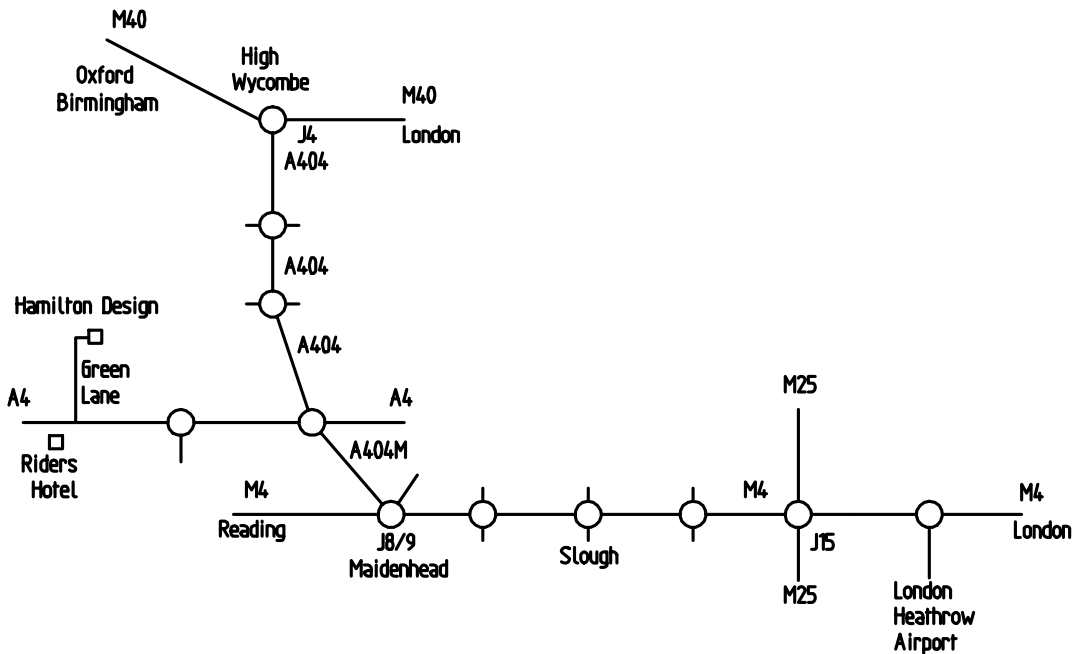

How to find us

From M4:

Take Junction 8/9 from the motorway. At the roundabout take the A404(M) towards Henley and High Wycombe. After 2 miles take the A4 exit, and at the roundabout take the first exit towards Reading. After ½ mile you will reach another roundabout, and take the second exit, staying on the A4. Green Lane can be found after 700 yards on the right hand side. You will see a small sign for Nethercliff Nursery. Follow Green Lane to the end and take the driveway to the left hand side of the main building.

From M40:

Take Junction 4 from the Motorway. At the roundabout take the A404 towards Maidenhead. After 2 miles you will reach a roundabout, and take the second exit, staying on the A404. After 1 mile take the A4 exit, and at the roundabout take the third exit towards Reading. After ½ mile you will reach another roundabout, and take the second exit, staying on the A4. Green Lane can be found after 700 yards on the right hand side. You will see a small sign for Nethercliff Nursery. Follow Green Lane to the end and take the driveway to the left hand side of the main building.